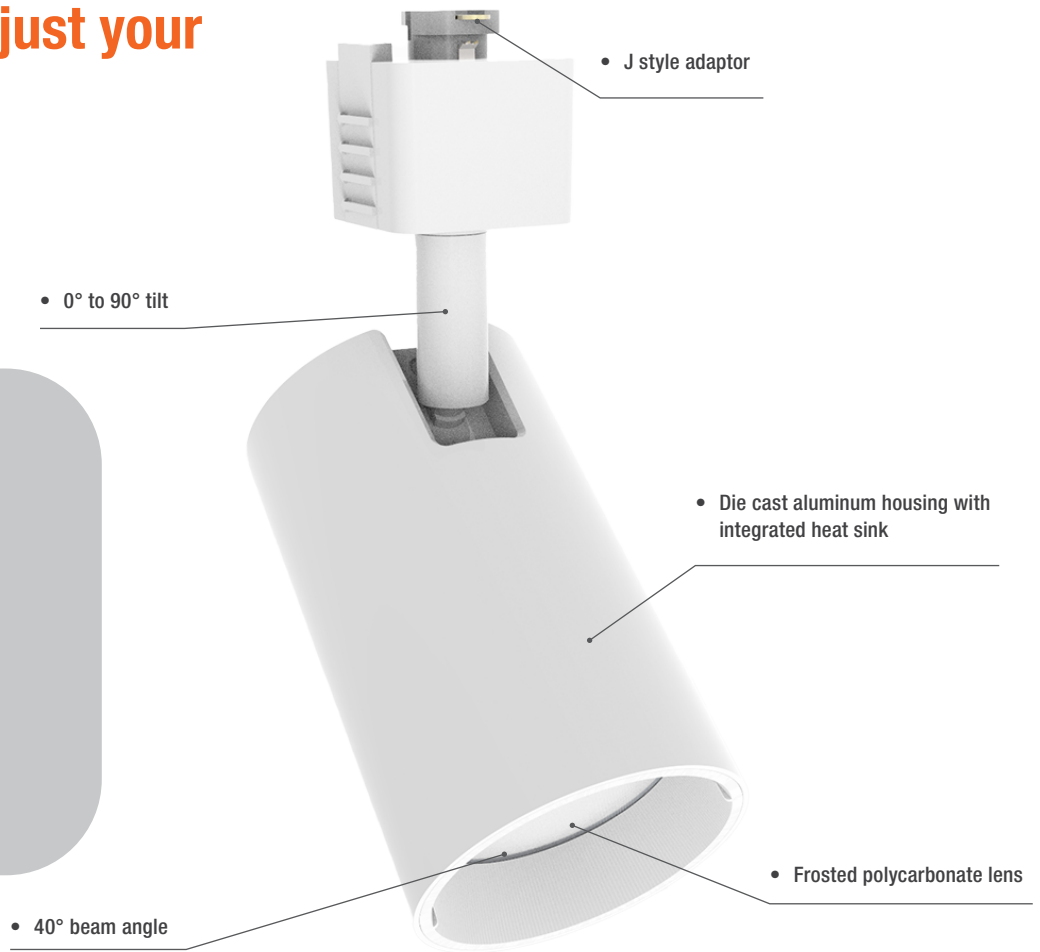

The flexibility to adjust your lighting needs!

Available in textured black and white finish