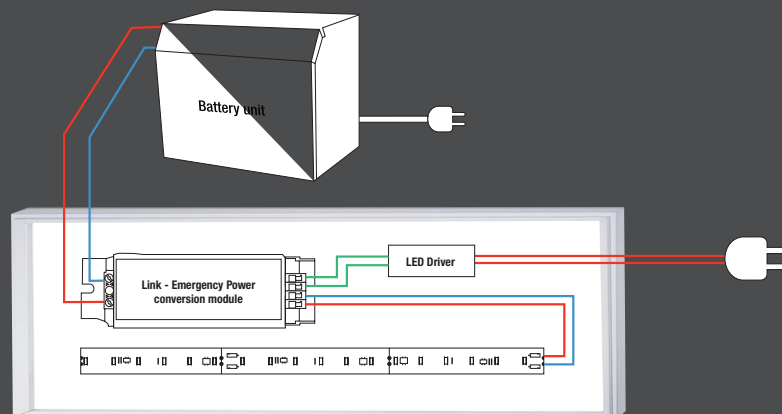

KOLIKA MADE TO ORDER

Customizable luminaire with endless possibilities!

Features

- Continuous run from 2' to 100'
- Link option available (Emergency power conversion module)
- Custom designs
- Surface, suspended or recessed mounted
- Available in a variety of finishes :
 - Semi-gloss white, matte black and matte silver comes standard
 - Special colors available upon request
- Offered in 3 000 K , 3 500 K, 4 000 K and 5 000 K

LINK OPTION

It allows the architectural luminaires to act as emergency lighting during power failures

ALL THE LINK MODULES WITHIN THE LUMINAIRES CAN BE CONNECTED TO A SINGLE BATTERY UNIT

SUPERIOR LIGHT UNIFORMITY THAN THE TRADITIONAL EMERGENCY LIGHTS