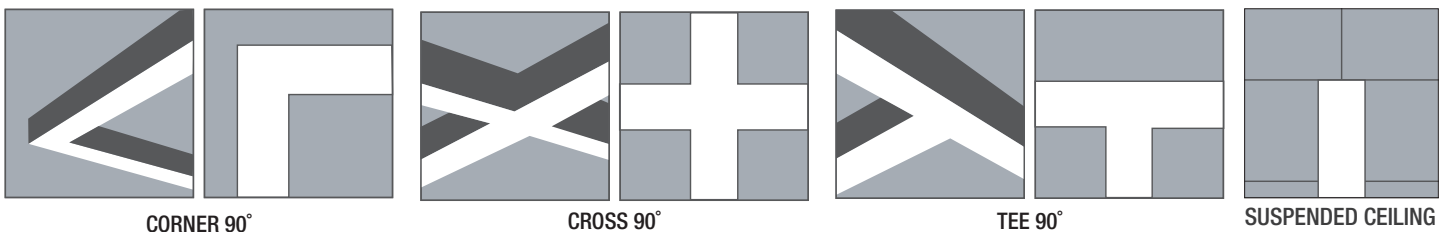

Contact factory for any custom shapes and installation on different ceiling systems such as: