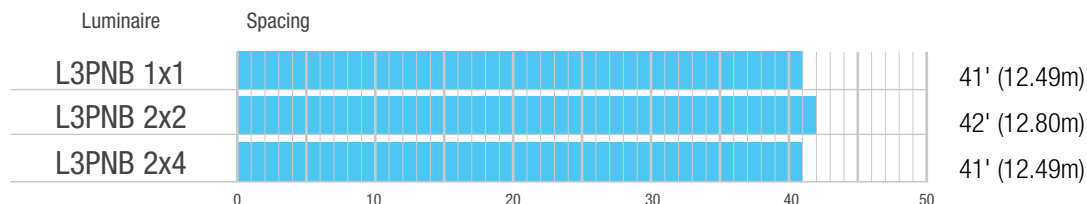

SPACING

FOR LINK COMPATIBLE PRODUCTS

BASED ON 8', 10' OR 12' MOUNTING HEIGHTS IN EMERGENCY MODE.

INDOOR COMMODITY

CENTER BASKET

Average spacing for 1 out of every 4 luminaires, normally ON in the path of egress, when at 8, 10, or 12 foot mounting heights.

WRAPS

Average spacing for 1 out of every 4 luminaires, normally ON in the path of egress, when at 8, 10, or 12 foot mounting heights.

PANEL LIGHTS

Average spacing for 1 out of every 4 luminaires, normally ON in the path of egress, when at 8, 10, or 12 foot mounting heights.