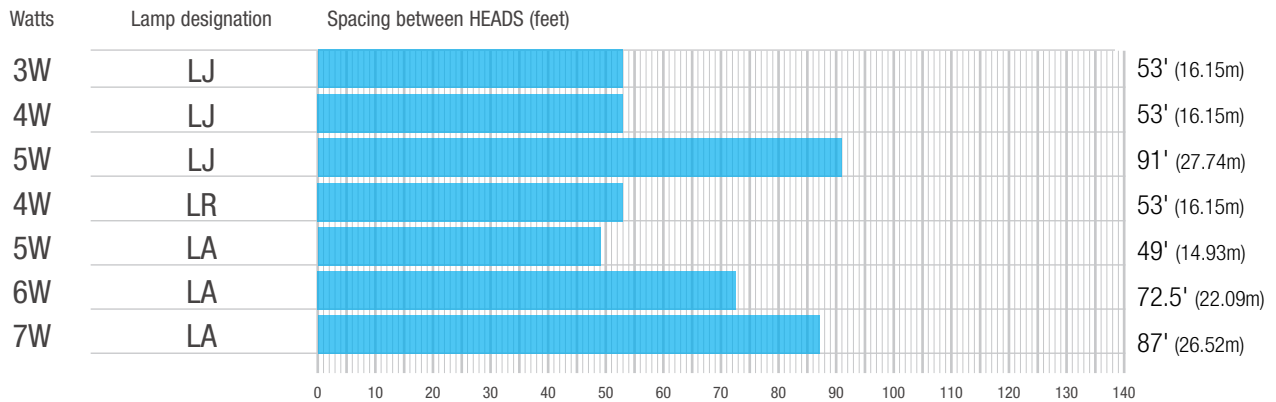

8FT MOUNTING HEIGHT

10FT MOUNTING HEIGHT

15FT MOUNTING HEIGHT

20FT MOUNTING HEIGHT

OUR NEW PAR18 3W LED REMOTE HEADS

N1-06-12V3WLJ

INCREDIBLE 39 FOOT SPACING AT 7 FOOT MOUNTING HEIGHT

N2-06-12V3WLJ