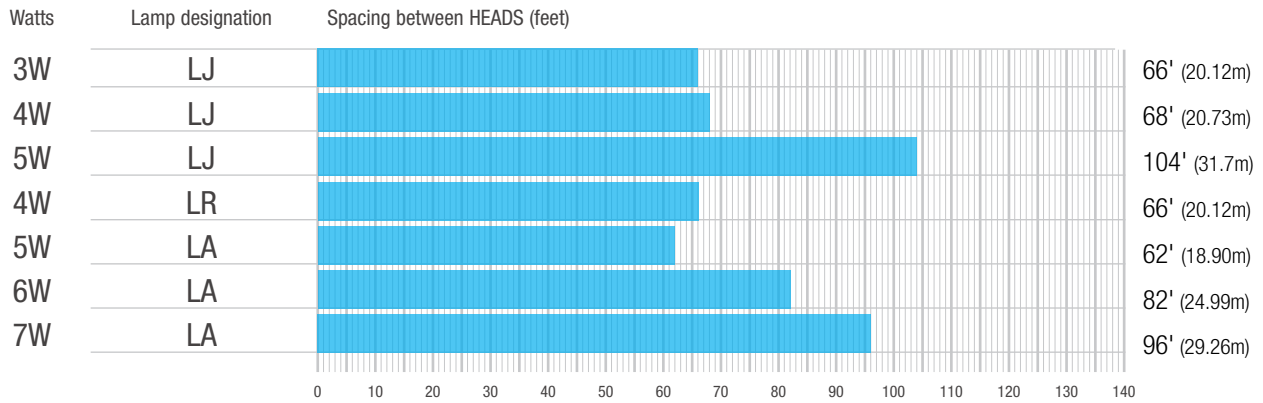

15FT MOUNTING HEIGHT