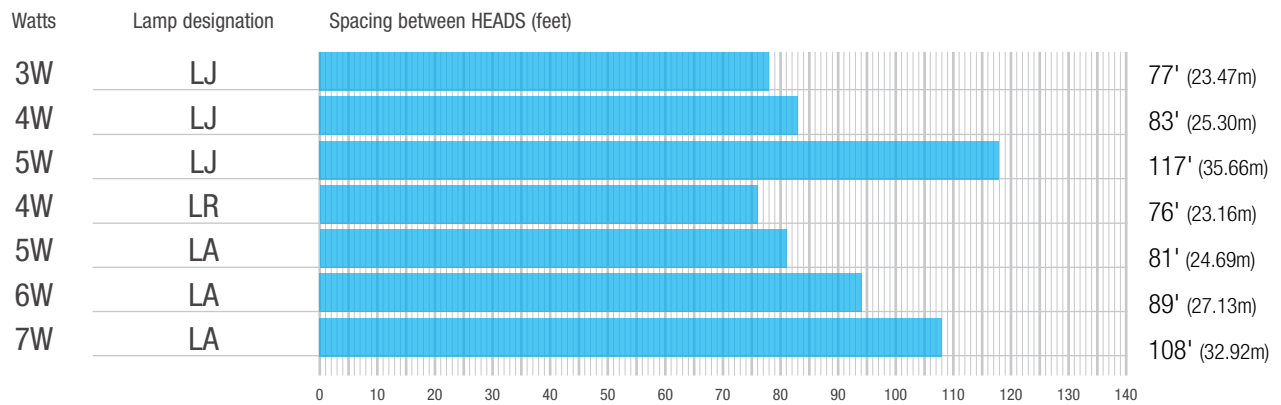

8FT MOUNTING HEIGHT