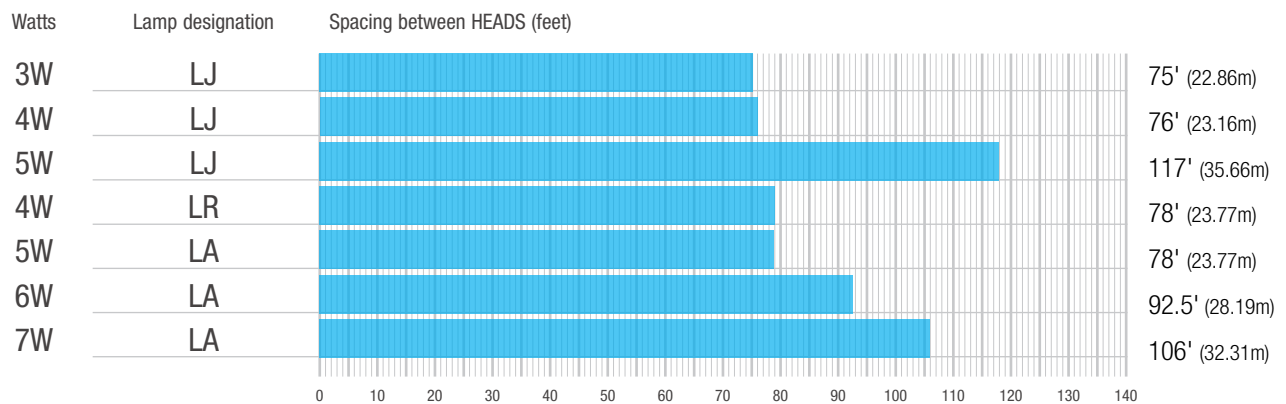

10FT MOUNTING HEIGHT