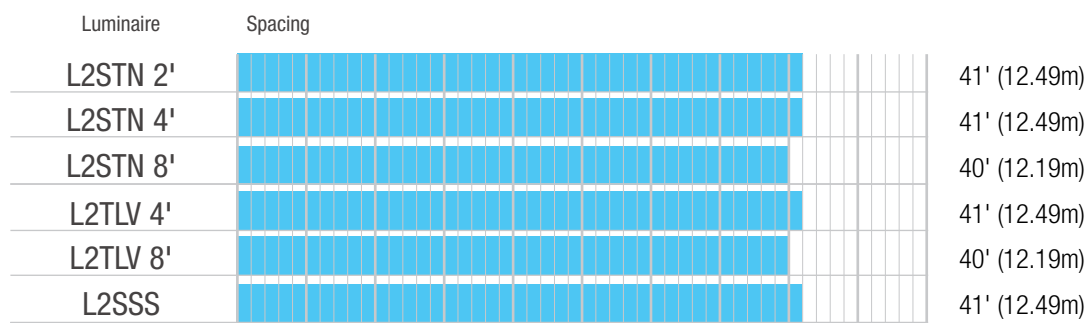

SPACING

FOR LINK COMPATIBLE PRODUCTS

BASED ON 8', 10' OR 12' MOUNTING HEIGHTS IN EMERGENCY MODE.

INDOOR COMMODITY

CENTER BASKET

Average spacing for 1 out of every 4 luminaires, normally ON in the path of egress, when at 8, 10, or 12 foot mounting heights.

WRAPS

Average spacing for 1 out of every 4 luminaires, normally ON in the path of egress, when at 8, 10, or 12 foot mounting heights.

PANEL LIGHTS

Average spacing for 1 out of every 4 luminaires, normally ON in the path of egress, when at 8, 10, or 12 foot mounting heights.

STRIP LIGHTS

Average spacing for 1 out of every 4 luminaires, normally ON in the path of egress, when at 8, 10, or 12 foot mounting heights.

ARCHITECTURAL LINEAR

Average spacing for 1 out of every 4 luminaires, normally ON in the path of egress, when at 8, 10, or 12 foot mounting heights.