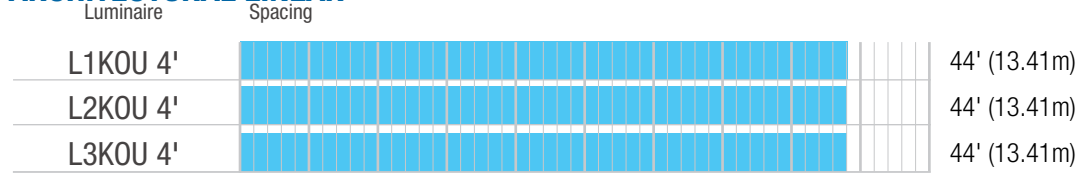

WRAPS

Average spacing for 1 out of every 4 luminaires, normally ON in the path of egress, when at 8, 10, or 12 foot mounting heights.

PANEL LIGHTS

Average spacing for 1 out of every 4 luminaires, normally ON in the path of egress, when at 8, 10, or 12 foot mounting heights.

STRIP LIGHTS

Average spacing for 1 out of every 4 luminaires, normally ON in the path of egress, when at 8, 10, or 12 foot mounting heights.

ARCHITECTURAL LINEAR

Average spacing for 1 out of every 4 luminaires, normally ON in the path of egress, when at 8, 10, or 12 foot mounting heights.