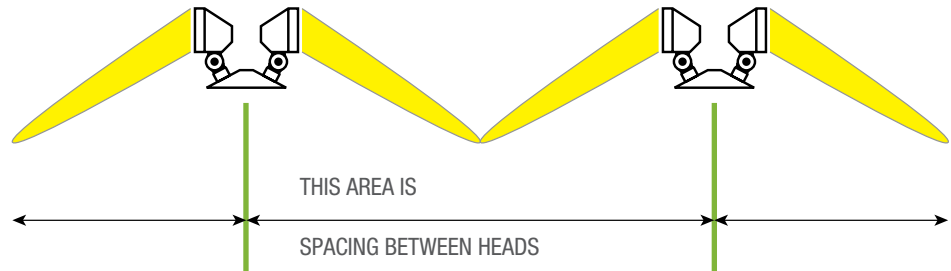

EMERGENCY LIGHTING

SPACING GUIDELINE FOR REMOTE HEADS, BATTERY
UNITS AND COMBINATION SIGNS

STANPRO

EMERGENCY LIGHTING DESIGN SPACING GUIDELINES

Stanpro offers a large variety of remote heads lamps to suit every emergency lighting application.

8FT MOUNTING HEIGHT

10FT MOUNTING HEIGHT

15FT MOUNTING HEIGHT

20FT MOUNTING HEIGHT

OUR NEW PAR18 3W LED REMOTE HEADS

N1-06-12V3WLJ

INCREDIBLE 39 FOOT SPACING AT 7 FOOT MOUNTING HEIGHT

N2-06-12V3WLJ

INCREDIBLE 78 FOOT SPACING AT 7 FOOT MOUNTING HEIGHT

**UNIVERSAL 6 TO 12VDC REMOTES.
NO MORE NEED TO CARRY 2 VOLTAGES
IN STOCK!**

- CRISP WHITE 3W LEDS
- LIMITED LIFETIME WARRANTY*

* FOR COMPLETE WARRANTY DETAILS, PLEASE SEE OUR TERMS AND CONDITIONS IN OUR WEBSITE.