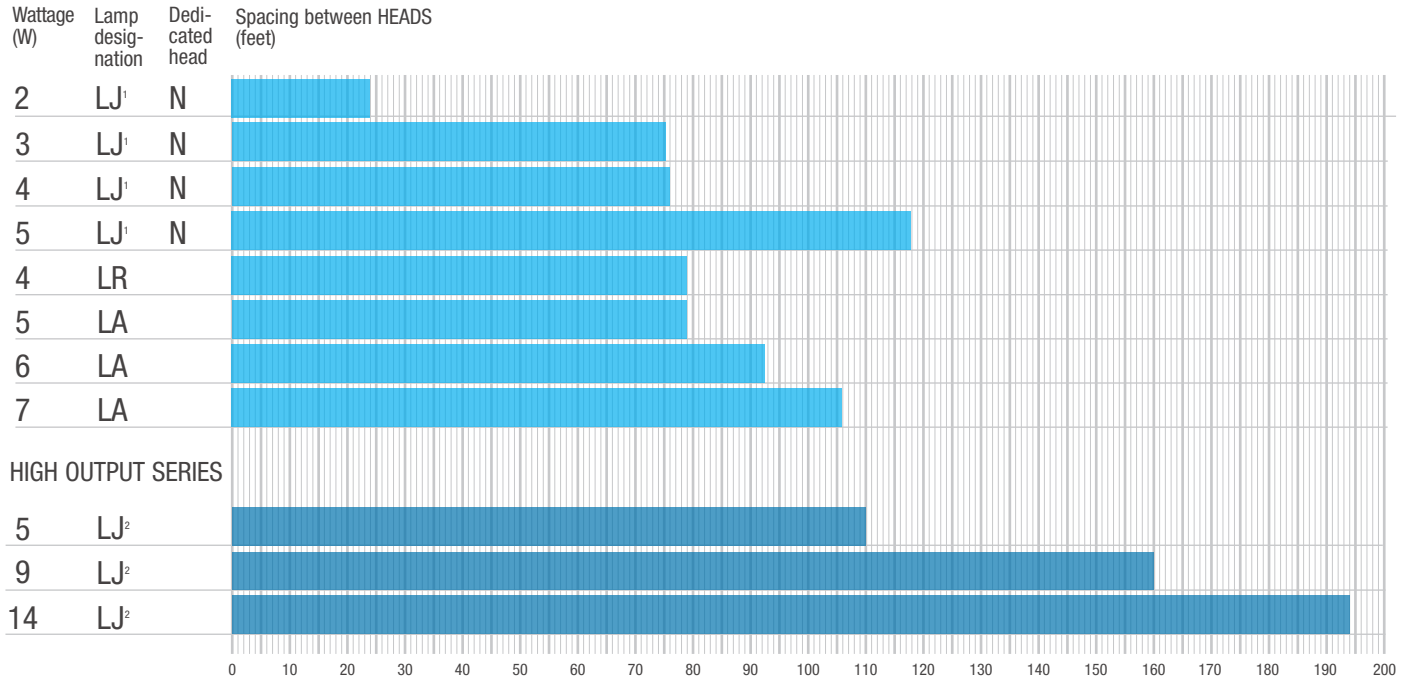

STANPRO

EMERGENCY LIGHTING

DESIGN SPACING GUIDELINES

Stanpro offers a large variety of remote heads lamps to suit every emergency lighting application.

8FT MOUNTING HEIGHT

¹ Lamps are only available with the N head
² Lamps are only available with the ? head

10FT MOUNTING HEIGHT

15FT MOUNTING HEIGHT

¹ Lamps are only available with the N head

² Lamps are only available with the ? head

20FT MOUNTING HEIGHT

¹ Lamps are only available with the N head
² Lamps are only available with the ? head