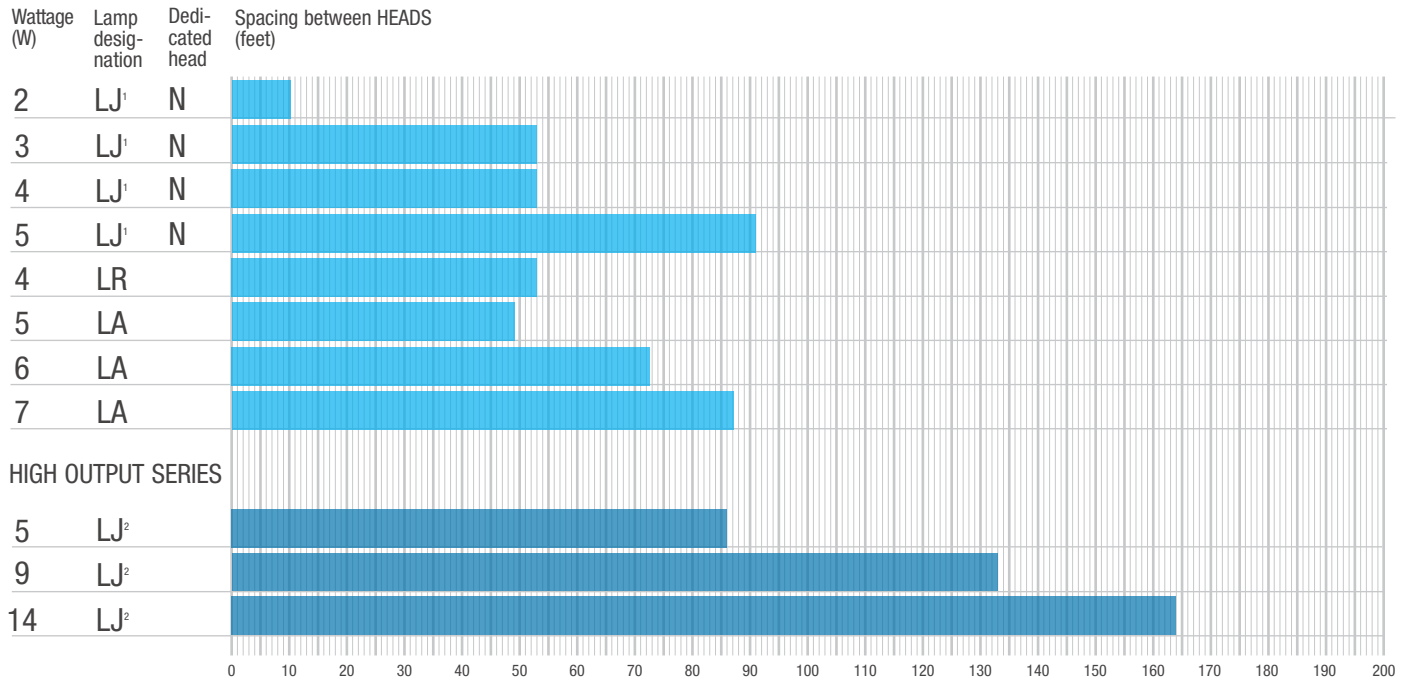

STANPRO

EMERGENCY LIGHTING

DESIGN SPACING GUIDELINES

Stanpro offers a large variety of remote heads lamps to suit every emergency lighting application.

8FT MOUNTING HEIGHT

¹ Lamps are only available with the N head
² Lamps are only available with the ? head

10FT MOUNTING HEIGHT

15FT MOUNTING HEIGHT

¹ Lamps are only available with the N head

² Lamps are only available with the ? head

20FT MOUNTING HEIGHT

¹ Lamps are only available with the N head
² Lamps are only available with the ? head

**OUR NEW PAR18 3 W
LED REMOTE HEADS**

N1-06-12V3WLJ

INCREDIBLE 39 FOOT SPACING AT 7 FOOT MOUNTING HEIGHT

N2-06-12V3WLJ

INCREDIBLE 78 FOOT SPACING AT 7 FOOT MOUNTING HEIGHT

**UNIVERSAL 6 TO 12 VDC REMOTES.
NO MORE NEED TO CARRY
2 VOLTAGES IN STOCK!**