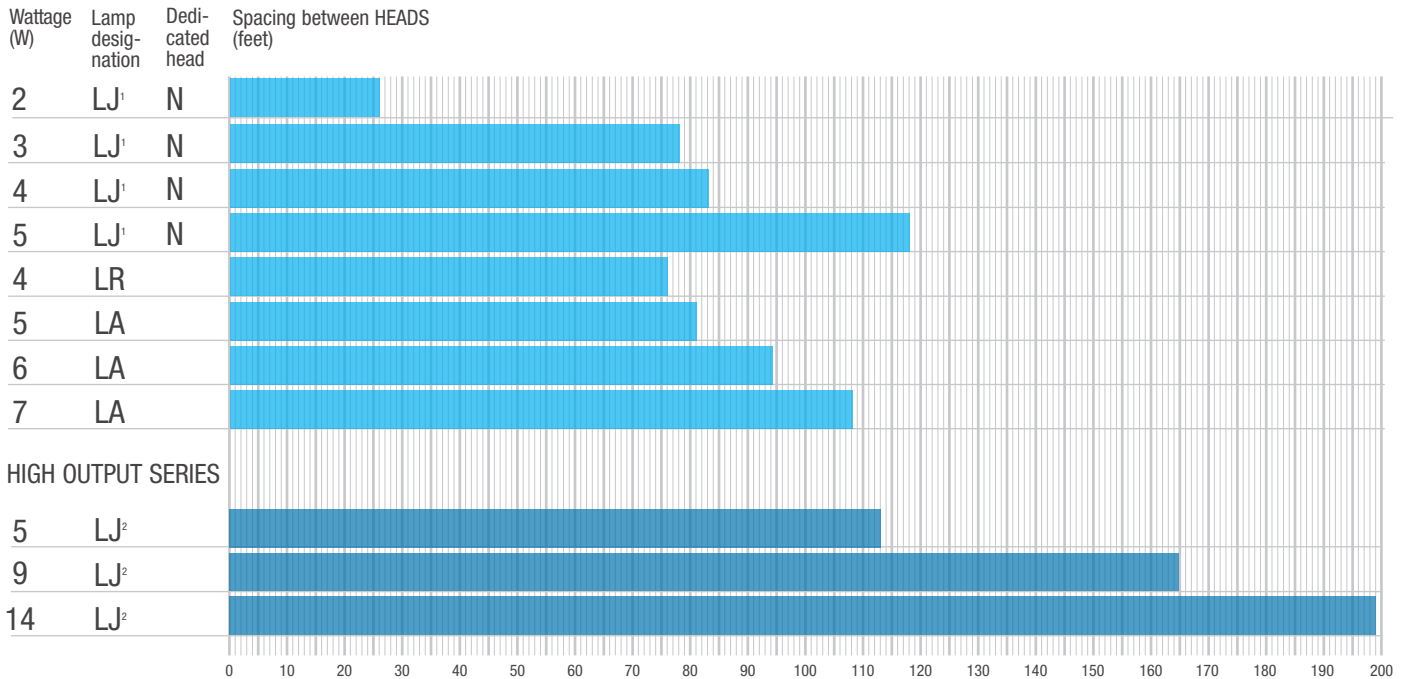

STANPRO

EMERGENCY LIGHTING

DESIGN SPACING GUIDELINES

Stanpro offers a large variety of remote heads lamps to suit every emergency lighting application.

8FT MOUNTING HEIGHT

¹ Lamps are only available with the N head
² Lamps are only available with the ? head

10FT MOUNTING HEIGHT

15FT MOUNTING HEIGHT

¹ Lamps are only available with the N head

² Lamps are only available with the ? head

20FT MOUNTING HEIGHT

¹ Lamps are only available with the N head
² Lamps are only available with the ? head