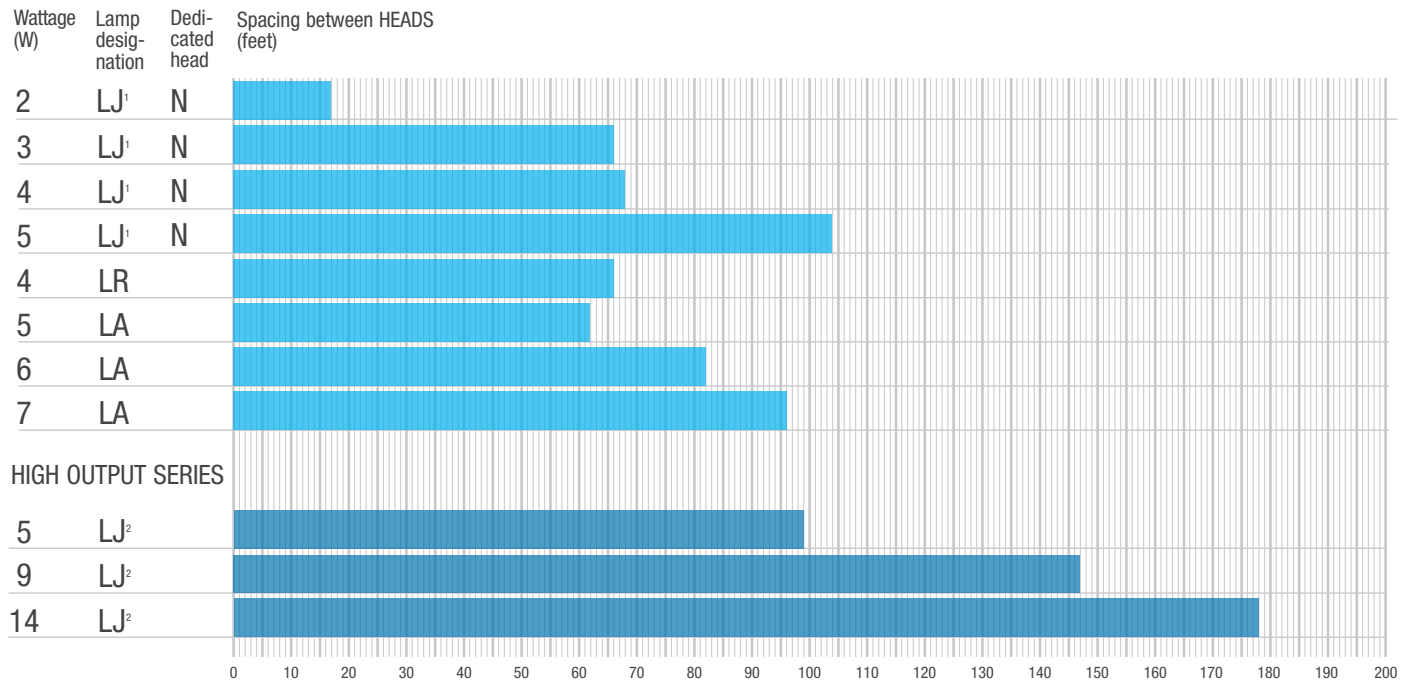

STANPRO

EMERGENCY LIGHTING

DESIGN SPACING GUIDELINES

Stanpro offers a large variety of remote heads lamps to suit every emergency lighting application.

8FT MOUNTING HEIGHT

¹ Lamps are only available with the N head
² Lamps are only available with the ? head

10FT MOUNTING HEIGHT

15FT MOUNTING HEIGHT

¹ Lamps are only available with the N head

² Lamps are only available with the ? head

20FT MOUNTING HEIGHT

¹ Lamps are only available with the N head
² Lamps are only available with the ? head