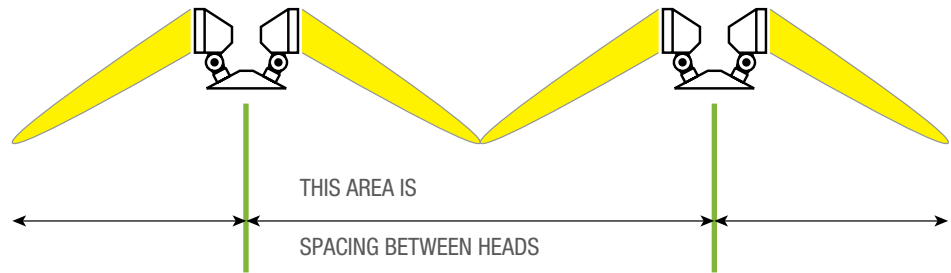

STANPRO

EMERGENCY LIGHTING

DESIGN SPACING GUIDELINES

Stanpro offers a large variety of remote heads lamps to suit every emergency lighting application.

8FT MOUNTING HEIGHT

¹ Lamps are only available with the N head
² Lamps are only available with the ? head

10FT MOUNTING HEIGHT

15FT MOUNTING HEIGHT

¹ Lamps are only available with the N head

² Lamps are only available with the ? head

20FT MOUNTING HEIGHT

¹ Lamps are only available with the N head
² Lamps are only available with the ? head

**OUR NEW PAR18 3 W
LED REMOTE HEADS**

N1-06-12V3WLJ

INCREDIBLE 39 FOOT SPACING AT 7 FOOT MOUNTING HEIGHT

N2-06-12V3WLJ

INCREDIBLE 78 FOOT SPACING AT 7 FOOT MOUNTING HEIGHT

**UNIVERSAL 6 TO 12 VDC REMOTES.
NO MORE NEED TO CARRY
2 VOLTAGES IN STOCK!**