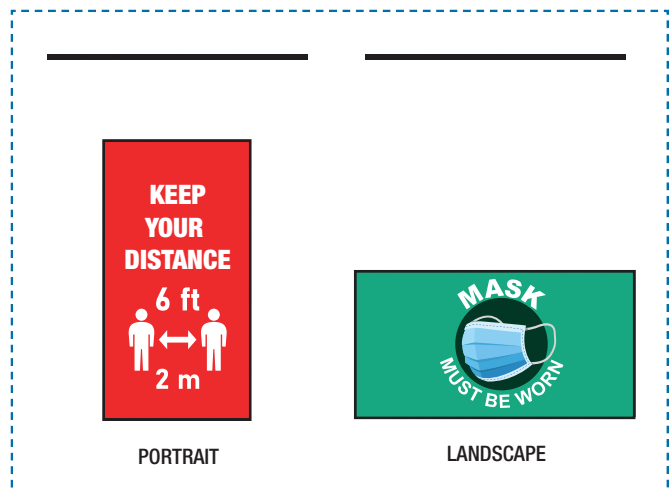

SURFACE MOUNTING

Contact factory for more information

www.standardpro.com