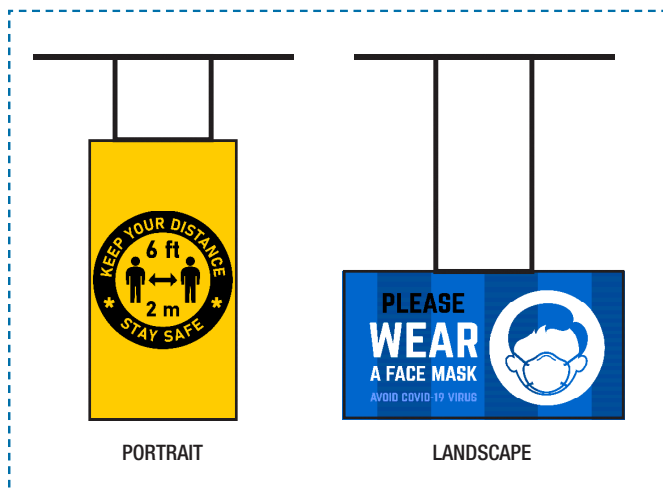

## ENHANCE SAFETY WITH THE RIGHT PRODUCTS.

### PANELS

TRANSFORM OUR LED PANEL INTO A COVID SIGNAGE SOLUTION BY ADDING A BRANDED GRAPHIC FILM.

- Customize your text, add your logo
- Available in 1X4, 2X2 and 2X4
- Surface kit and 4.5' suspension kit sold separately

#### SUSPENDED MOUNTING (ADJUSTABLE HEIGHT)

## SOCIAL DISTANCING SIGNS

- Available in the RMS (steel) and RMXL (extruded aluminum)
- 2M/6FT, 1M/3FT, and MANDATORY MASK available
- Optional 8ft line cord