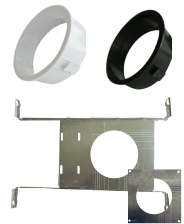

3 1/2" Outdoor Soffits

Compatible Lamps (PAR20¹, R20¹)

Order code	Model number	Finish	Opening diameter (in.)	Volts (VAC)	Socket	Case qty (master)
Housings						
62691	RF3.5in/OUT.SOF/BLK/E26/STD	Black	3 1/2	120	E26	12
62692	RF3.5in/OUT.SOF/BRN/E26/STD	Brown	3 1/2	120	E26	12
62693	RF3.5in/OUT.SOF/CLAY/E26/STD	Clay	3 1/2	120	E26	12
62694	RF3.5in/OUT.SOF/WH/E26/STD	White	3 1/2	120	E26	12

Accessories

Order code	Model number	Type	Finish	Opening diameter (in.)	Case qty (master)
62668	RF/ACC/BAF/3.5/BLK/OUT.SOF/STD	Baffle	Black	3 1/2	50
62669	RF/ACC/BAF/3.5/WH/OUT.SOF/STD	Baffle	White	3 1/2	50
62771	ACC/MPLATE/3.75IN/HANG.BARS/STD	Mounting plate with hanger bars	-	3 3/4	25
66050	ACC/MPLATE/3.75IN/SQR/STD	Square mounting plate	-	3 3/4	96

4 1/2" Outdoor Soffits

Compatible Lamps (BR30², PAR30³)

Order code	Model number	Finish	Opening diameter (in.)	Volts (VAC)	Socket	Case qty (master)
Housings						
62695	RF4.5in/OUT.SOF/BLK/E26/STD	Black	4 1/2	120	E26	12
62696	RF4.5in/OUT.SOF/BRN/E26/STD	Brown	4 1/2	120	E26	12
62697	RF4.5in/OUT.SOF/CLAY/E26/STD	Clay	4 1/2	120	E26	12
62698	RF4.5in/OUT.SOF/WH/E26/STD	White	4 1/2	120	E26	12

Accessories

Order code	Model number	Type	Finish	Opening diameter (in.)	Case qty (master)
62670	RF/ACC/BAF/4.5/BLK/OUT.SOF/STD	Baffle	Black	4 1/2	50
62671	RF/ACC/BAF/4.5/WH/OUT.SOF/STD	Baffle	White	4 1/2	50
62772	ACC/MPLATE/4.625IN/HANG.BARS/STD	Mounting plate with hanger bars	-	4 5/8	25
66052	ACC/MPLATE/4.75IN/SQR/STD	Square mounting plate	-	4 3/4	96

6 damp location

1 50w maximum per lamp

2 65w maximum per lamp

3 75w maximum per lamp

outdoor

1 yr warranty

SP® C US