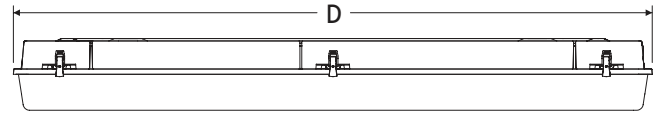

Vapour Proof

Vapour Proof Kit

Replacement Lens

Order code	Description	Color	Material	Dimensions (in.)				
				A	B	C	D	E
Vapour Proof Kit								
35552	VPR PROOF HOUSING SHALLOW KIT 48L	White	Fiberglass	7-5/8	5-5/8	2-13/16	49-59/64	38-3/4
35553	VPR PROOF HOUSING DEEP KIT 96L	White	Fiberglass	7-5/8	5-5/8	2-13/16	97-15/16	86-3/4

Order code	Description	Color	Material	Pattern	Dimensions (in.)		
					Outside height	Outside length	Outside width
Replacement Lens							
35217	VPR PROOF LENS ACR CL SMTH 49-5/8L	Clear	Acrylic	Smooth	2-11/16	49-5/8	7-3/4
56004	VPR PROOF LENS ACR CL CRP 49-11/16L	Clear	Acrylic	Crepe	2	49-11/16	6-1/2
57072	VPR PROOF LENS ACR CL CRP 49-11/16L	Clear	Acrylic	Crepe	3	49-11/16	7-3/8
35749	VPR PROOF LENS ACR CL CRP 49-15/16L	Clear	Acrylic	Crepe	2-5/8	49-15/16	7-5/8
35212	VPR PROOF LENS ACR CL CRP 50-7/8L	Clear	Acrylic	Crepe	2	50-7/8	6-1/2
35208	VPR PROOF LENS ACR CL CRP 52L	Clear	Acrylic	Crepe	2-5/8	52	7-1/2
35209	VPR PROOF LENS POLY CL SMTH 52L	Clear	Polycarbonate	Smooth	2-5/8	52	7-1/2
35551	VPR PROOF LENS ACR CL CRP 97-3/4L	Clear	Acrylic	Crepe	2-5/8	97-3/4	7-1/2
35751	VPR PROOF LENS ACR CL CRP 97-3/4L DEEP	Clear	Acrylic	Crepe	3	97-3/4	6-1/2
35211	VPR PROOF LENS ACR CL CRP 102L	Clear	Acrylic	Crepe	2-5/8	102	7-1/2