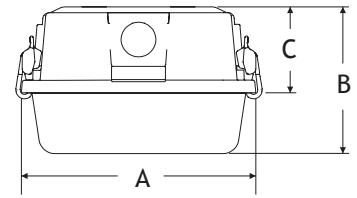

Vapour Proof

Vapour Proof Kit

Replacement Lens

Order code	Description	Color	Material	Dimensions (in.)				
				A	B	C	D	E
Vapour Proof Kit								
35552	VPR PROOF HOUSING SHALLOW KIT 48L	White	Fiberglass	7-5/8	5-5/8	2-13/16	49-59/64	38-3/4
35553	VPR PROOF HOUSING DEEP KIT 96L	White	Fiberglass	7-5/8	5-5/8	2-13/16	97-15/16	86-3/4

Order code	Description	Color	Material	Pattern	Dimensions (in.)		
					Outside height	Outside length	Outside width
Replacement Lens							
35217	VPR PROOF LENS ACR CL SMTH 49-5/8L	Clear	Acrylic	Smooth	2-11/16	49-5/8	7-3/4
56004	VPR PROOF LENS ACR CL CRP 49-11/16L	Clear	Acrylic	Crepe	2	49-11/16	6-1/2
57072	VPR PROOF LENS ACR CL CRP 49-11/16L	Clear	Acrylic	Crepe	3	49-11/16	7-3/8
35749	VPR PROOF LENS ACR CL CRP 49-15/16L	Clear	Acrylic	Crepe	2-5/8	49-15/16	7-5/8
35212	VPR PROOF LENS ACR CL CRP 50-7/8L	Clear	Acrylic	Crepe	2	50-7/8	6-1/2
35208	VPR PROOF LENS ACR CL CRP 52L	Clear	Acrylic	Crepe	2-5/8	52	7-1/2
35209	VPR PROOF LENS POLY CL SMTH 52L	Clear	Polycarbonate	Smooth	2-5/8	52	7-1/2
35551	VPR PROOF LENS ACR CL CRP 97-3/4L	Clear	Acrylic	Crepe	2-5/8	97-3/4	7-1/2
35751	VPR PROOF LENS ACR CL CRP 97-3/4L DEEP	Clear	Acrylic	Crepe	3	97-3/4	6-1/2
35211	VPR PROOF LENS ACR CL CRP 102L	Clear	Acrylic	Crepe	2-5/8	102	7-1/2