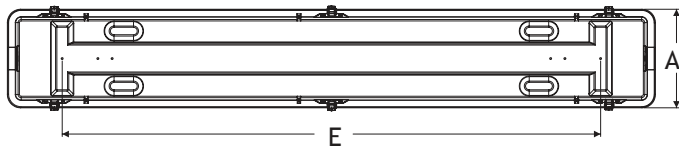

Vapour Proof

Vapour Proof Kit

Replacement Lens

Order code	Description	Color	Material	Dimensions (in.)				
				A	B	C	D	E
Vapour Proof Kit								
35552	VPR PROOF HOUSING SHALLOW KIT 48L	White	Fiberglass	7-5/8	5-5/8	2-13/16	49-59/64	38-3/4
35553	VPR PROOF HOUSING DEEP KIT 96L	White	Fiberglass	7-5/8	5-5/8	2-13/16	97-15/16	86-3/4

Order code	Description	Color	Material	Pattern	Dimensions (in.)		
					Outside height	Outside length	Outside width
Replacement Lens							
35217	VPR PROOF LENS ACR CL SMTH 49-5/8L	Clear	Acrylic	Smooth	2-11/16	49-5/8	7-3/4
56004	VPR PROOF LENS ACR CL CRP 49-11/16L	Clear	Acrylic	Crepe	2	49-11/16	6-1/2
57072	VPR PROOF LENS ACR CL CRP 49-11/16L	Clear	Acrylic	Crepe	3	49-11/16	7-3/8
35749	VPR PROOF LENS ACR CL CRP 49-15/16L	Clear	Acrylic	Crepe	2-5/8	49-15/16	7-5/8
35212	VPR PROOF LENS ACR CL CRP 50-7/8L	Clear	Acrylic	Crepe	2	50-7/8	6-1/2
35208	VPR PROOF LENS ACR CL CRP 52L	Clear	Acrylic	Crepe	2-5/8	52	7-1/2
35209	VPR PROOF LENS POLY CL SMTH 52L	Clear	Polycarbonate	Smooth	2-5/8	52	7-1/2
35551	VPR PROOF LENS ACR CL CRP 97-3/4L	Clear	Acrylic	Crepe	2-5/8	97-3/4	7-1/2
35751	VPR PROOF LENS ACR CL CRP 97-3/4L DEEP	Clear	Acrylic	Crepe	3	97-3/4	6-1/2
35211	VPR PROOF LENS ACR CL CRP 102L	Clear	Acrylic	Crepe	2-5/8	102	7-1/2