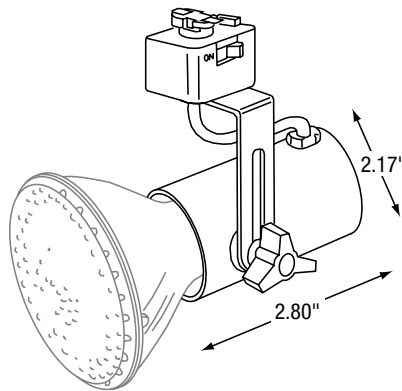

### OVERVIEW

Watts (W)	50, 75, 250
Weight (lbs)	1.5

**1**<sup>yr</sup>  
**warranty**

  
**quick ship**

**ORDERING GUIDE**

TL95	N	0250	A		
Series	Lamp type	Watts (W)	Volts (V)	Adapter	Finish
TL95	N - Incandescent	0250 - 250 max	A - 120	J - J & J2 Track H - H & H2 Track <sup>1</sup>	BK - Black WH - White SI - Silver <sup>2</sup>

<sup>1</sup> Please contact factory for availability.

<sup>2</sup> For other options and availabilities please contact factory.

**DIMENSIONS**

Data is based upon tests performed in a controlled environment. Actual performance can vary depending on operating conditions. All products are subject to change or may be discontinued any time without notice.