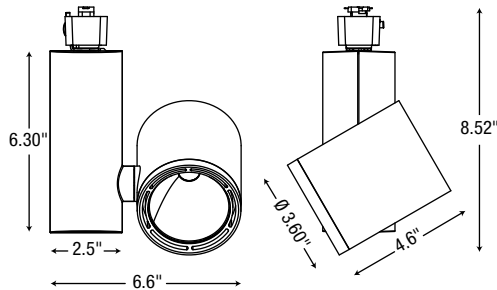

Order code	Description	Watts (W)	Volts (V)	Color temp. (K) ²	Lumen (lm) ³	Efficiency (lm/W)	CRI	Life L70 (hrs) ⁴	Beam angle (°)	Adapter	Finish	Power factor	THD (%)
Beam angle - Spot													
TL9204-30-3-S-AJSI	LED TRACK HEAD 30W 3K SPOT REFL JTRK SI	30	120	3 000	2 283	76	80	50 000	20	J & J2 Track	Silver	>0.9	<20
TL9204-30-3-S-AJWH	LED TRACK HEAD 30W 3K SPOT REFL JTRK WH	30	120	3 000	2 283	76	80	50 000	20	J & J2 Track	White	>0.9	<20
Beam angle - Medium													
TL9204-30-4-M-AJBK	LED TRACK HEAD 30W 4K MED REFL JTRK BK	30	120	4 000	2 528	84	80	50 000	29	J & J2 Track	Black	>0.9	<20
TL9204-30-4-M-AJWH	LED TRACK HEAD 30W 4K MED REFL JTRK WH	30	120	4 000	2 528	84	80	50 000	29	J & J2 Track	White	>0.9	<20
Beam angle - Flood													
TL9204-30-3-F-AJBK	LED TRACK HEAD 30W 3K FLOOD REFL JTRK BK	30	120	3 000	2 283	76	80	50 000	38	J & J2 Track	Black	>0.9	<20
TL9204-30-4-F-AJBK	LED TRACK HEAD 30W 4K FLOOD REFL JTRK BK	30	120	4 000	2 528	84	80	50 000	38	J & J2 Track	Black	>0.9	<20
TL9204-30-4-F-AJWH	LED TRACK HEAD 30W 4K FLOOD REFL JTRK WH	30	120	4 000	2 528	84	80	50 000	38	J & J2 Track	White	>0.9	<20

³ Lumen values are derived from photometric testing. Initial lumens range: +/- 10 %.

ACCESSORIES (order separately)

Barn Door
BD-9204-BK
BD-9204-WH

DIMENSIONS

Limited stock, consult factory for availability