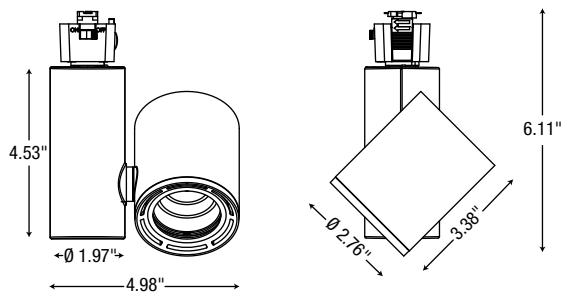

• Accessories

Line voltage extensions (12", 18", 24", 36") are available. Please refer to the "tracks and accessories" pages for ordering guide.

• Certifications

– ETL listed

– CSA compliant

OVERVIEW

Light source	LED
Watts (W)	15
Lumen output (lm)	1 036 and 1 052
Efficiency (lm/W)	70
Color temperature (K)	3 000 and 4 000
CRI	80+
Weight (lbs)	2

QUICK SHIP AND TECHNICAL SPECIFICATION TABLE  ¹

Order code	Description	Watts (W)	Volts (V)	Color temp. (K) ²	Lumen (lm) ³	Efficiency (lm/W)	CRI	Life L70 (hrs) ⁴	Beam angle (°)	Adapter	Finish	Power factor	THD (%)
Beam angle - Spot													
TL9202-15-3-S-AJBK	LED TRACK HEAD 15W 3K SPOT REFL JTRK BK	15	120	3 000	1 036	70	80+	50 000	16	J & J2 Track	Black	>0.9	<20
TL9202-15-3-S-AJSI	LED TRACK HEAD 15W 3K SPOT REFL JTRK SI	15	120	3 000	1 036	70	80+	50 000	16	J & J2 Track	Silver	>0.9	<20
TL9202-15-3-S-AJWH	LED TRACK HEAD 15W 3K SPOT REFL JTRK WH	15	120	3 000	1 036	70	80+	50 000	16	J & J2 Track	White	>0.9	<20
TL9202-15-4-S-AJBK	LED TRACK HEAD 15W 4K SPOT REFL JTRK BK	15	120	4 000	1 052	70	80+	50 000	16	J & J2 Track	Black	>0.9	<20
Beam angle - Medium													
TL9202-15-3-M-AJBK	LED TRACK HEAD 15W 3K MED REFL JTRK BK	15	120	3 000	1 036	70	80+	50 000	23	J & J2 Track	Black	>0.9	<20
TL9202-15-3-M-AJWH	LED TRACK HEAD 15W 3K MED REFL JTRK WH	15	120	3 000	1 036	70	80+	50 000	23	J & J2 Track	White	>0.9	<20
Beam angle - Flood													
TL9202-15-4-F-AJBK	LED TRACK HEAD 15W 4K FLOOD REFL JTRK BK	15	120	4 000	1 052	70	80+	50 000	37	J & J2 Track	Black	>0.9	<20

³ Lumen values are derived from photometric testing. Initial lumens range: +/- 10 %.

ACCESSORIES (order separately)

Barn Door
BD-9206-BK
BD-9206-WH

DIMENSION

Limited stock, consult factory for availability