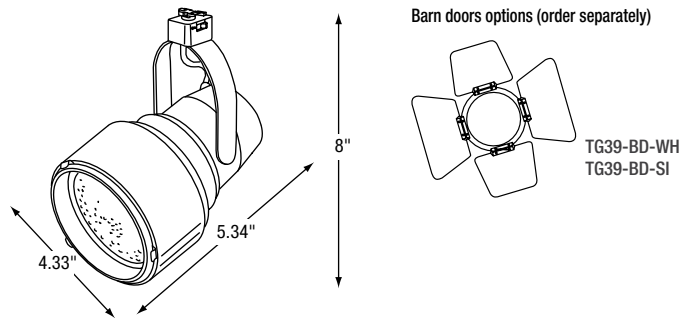

ORDERING GUIDE

TG39	N	0075	A		
Series	Lamp type	Watts (W)	Volts (V)	Adapter	Finish
TG39	N - Incandescent	0075 - 75 max.	A - 120	J - J & J2 Track (standard)	WH - White SI - Silver

DIMENSIONS

Data is based upon tests performed in a controlled environment. Actual performance can vary depending on operating conditions. All products are subject to change or may be discontinued any time without notice.