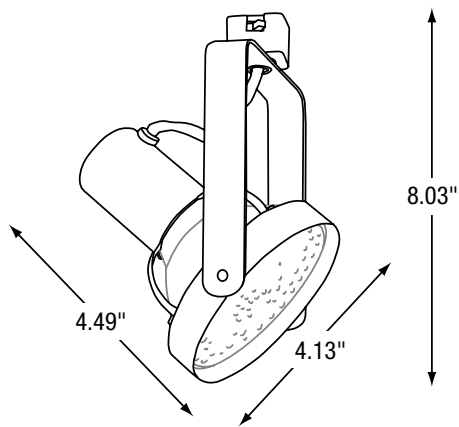

OVERVIEW

Watts (W)	75
Weight (lbs)	1.88

1
yr
warranty

quick
ship

ORDERING GUIDE

TG07N	N	0075	A		
Series	Lamp type	Watts (W)	Volts (V)	Adapter	Finish
TG07N	N - Incandescent	0075 - 50 max	A - 120	J - J & J2 Track H - H & H2 Track ¹	BK - Black WH - White SI - Silver ²

¹ Please contact factory for availability.

² For other options and availabilities please contact factory.

DIMENSIONS

Data is based upon tests performed in a controlled environment. Actual performance can vary depending on operating conditions. All products are subject to change or may be discontinued any time without notice.