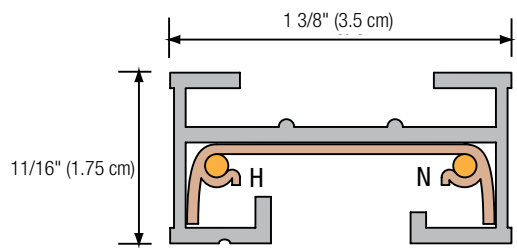

QUICK SHIP AND TECHNICAL SPECIFICATION TABLE ⌚

Order code	Circuit section length	Finish
STJ2-WH	2' (20 1/8" - 51 cm)	White
STJ2-BK	2' (20 1/8" - 51 cm)	Black
STJ4-WH	4' (44 1/8" - 112 cm)	White
STJ4-BK	4' (44 1/8" - 112 cm)	Black
STJ6-WH	6' (66 1/8" - 168 cm)	White
STJ6-BK	6' (66 1/8" - 168 cm)	Black
STJ8-WH	8' (92 1/8" - 234 cm)	White
STJ8-BK	8' (92 1/8" - 234 cm)	Black
STJ12-WH	12' (140 1/8" - 356 cm)	White
STJ12-BK	12' (140 1/8" - 356 cm)	Black

¹ **QUICK SHIP:** Product availability is subject to change without notice. Please contact your Stanpro customer service representative to confirm inventory levels at time of order.

COMPATIBLE TRACK HEAD IN J" ADAPTER (SOLD SEPARATELY)

Order code
PICCOLO Series
TL22 / TL94 / TL96 / TLL
TWL02S / TWL02D
TL10 / TL95
TG05N / TG07N / TG08N

DIMENSIONS