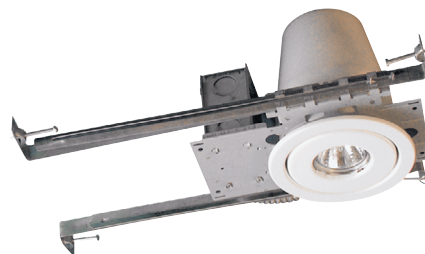

Series spec sheet

SRC

RECESSED REMOTE

MR16 Recessed Ceiling

Adjustable Gimbal

6 V, 12 V, & 24 V lamps

The SRC series of commercial recessed MR16 remotes has been designed to blend seamlessly into modern decors. The backbox can be mounted in a variety of ways above suspended or drywall ceilings, leaving only the lamp and compact trim plate visible. Trimplates snap into the housing and come in a variety of colors and finishes. The SRC is available in 6 V, 12 V, and 24 V models, all utilizing low glare, MR16 LED lamps.

FEATURES AND SPECIFICATIONS

• Mechanical

- Steel housing/backbox and trim plate
- Backbox recesses completely above ceiling
- Backbox c/w plaster ring and adjustable T-bar or nail-in hanger bars
- Adjustable gimbal mounted lamp
- White trim paint finish is standard, other colors and finishes are optional
- MR16 lamp designed with low glare reflector and available in 6 VDC, 12 VDC or 24 VDC

• Compliances

- CSA Certified to C22.2 #141-15
- Meets requirements of ICES-005

OVERVIEW

Light source	LED
Input voltage (VDC)	6, 12, 24

cerebrum
compatible

ICES
005

For complete warranty details, please see our terms and conditions on our website.