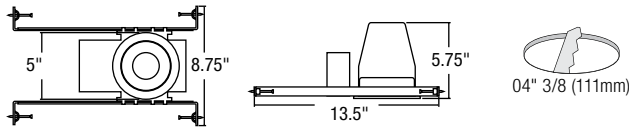

### OVERVIEW

Light source	LED
Input voltage (VDC)	6, 12, 24

cerebrum  
compatible

ICES  
005

For complete warranty details, please see our terms and conditions on our website.

**ORDERING GUIDE**

Series	Number of heads	Volts (VDC operational)	Watts (W)	Type	Color	Option
SRC - Construction model	1 - Single head	06-24V - 6 to 24	4 - 4 watts	LR - LED	WH - White (standard) BK - Black	SQ - Square trim <sup>1</sup>
			5 - 5 watts	LA - LED		
		12-24V - 12 to 24	6 - 6 watts	LA - LED		
	1 - Single head	CER - Cerebrum driver	7 - 7 watts	LA - LED	SC - Satin chrome SP - Custom color (specify)	
5 - 5 watts						

<sup>1</sup> For Black square trim, contact your rep for availability

**DIMENSIONS**

**SPACING GUIDE**

Mounting height	Spacing center to center (ft)			
	4WLR	5WLA	6WLA	7WLA
8 ft	76	81	94	108
10 ft	79	79	93	106
15 ft	66	62	82	96
20 ft	53	49	73	87