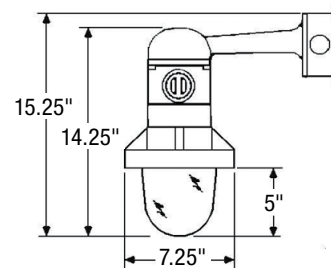

Light source	Quartz, LED
DC voltage (VDC)	6, 12, 24

For complete warranty details, please see our terms and conditions on our website.

LED
fixture

hazardous
location

ICES
005

ORDERING GUIDE - LED

SLRXP							11CD /	
Series	Head	Nbr of lamps	DC Volts (VDC operational)	Watts (W)	Lamp type	Mounting	Class, Div., Group	Options
SLRXP	1 - Single 2 - Double (with J-Box)	1 - Single lamp per head 2 - Double lamp per head	06-24V - 6 to 24	4W - 4	LR - LED	CM - Ceiling mount PM - Pendant mount WM - Wall mount	Class 1 Division 1 Groupe C & D	LGD - Die cast lens guard
			12-24V - 12 to 54	5W - 5 6W - 6 7W - 7	LA - LED LA - LED			

SPACING GUIDE

Mounting height	Spacing center to center (ft)			
	4WLR	5WLA	6WLA	7WLA
8 ft	76	81	94	108
10 ft	79	79	93	106
15 ft	66	62	82	96
20 ft	53	49	73	87

LUMEN TABLE

Watts	Lumens
4W LR	388
5W LA	435
6W LA	507
7W LA	652

DIMENSIONS

PENDANT MOUNT

CEILING MOUNT

WALL MOUNT

Data is based upon tests performed in a controlled environment. Actual performance can vary depending on operating conditions. All products are subject to change or may be discontinued any time without notice.