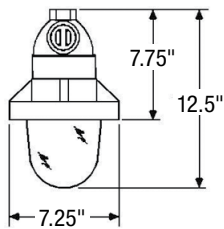

Light source	Quartz, LED
DC voltage (VDC)	6, 12, 24

For complete warranty details, please see our terms and conditions on our website.

LED
fixture

hazardous
location

ICES
005

ORDERING GUIDE - LED

SLRXP							11CD /	
Series	Head	Nbr of lamps	DC Volts (VDC operational)	Watts (W)	Lamp type	Mounting	Class, Div., Group	Options
SLRXP	1 - Single 2 - Double (with J-Box)	1 - Single lamp per head 2 - Double lamp per head	06-24V - 6 to 24	4W - 4	LR - LED	CM - Ceiling mount PM - Pendant mount WM - Wall mount	Class 1 Division 1 Groupe C & D	LGD - Die cast lens guard
			12-24V - 12 to 54	5W - 5 6W - 6 7W - 7	LA - LED LA - LED			

SPACING GUIDE

Mounting height	Spacing center to center (ft)			
	4WLR	5WLA	6WLA	7WLA
8 ft	76	81	94	108
10 ft	79	79	93	106
15 ft	66	62	82	96
20 ft	53	49	73	87

LUMEN TABLE

Watts	Lumens
4W LR	388
5W LA	435
6W LA	507
7W LA	652

DIMENSIONS

PENDANT MOUNT

CEILING MOUNT

WALL MOUNT

Data is based upon tests performed in a controlled environment. Actual performance can vary depending on operating conditions. All products are subject to change or may be discontinued any time without notice.