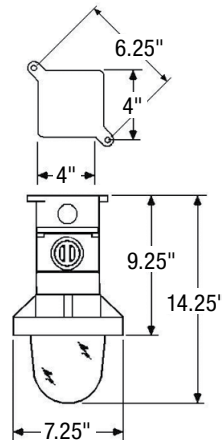

Light source	Quartz, LED
DC voltage (VDC)	6, 12, 24

For complete warranty details, please see our terms and conditions on our website.

LED
fixture

hazardous
location

ICES
005

ORDERING GUIDE - LED

SLRXP							11CD /	
Series	Head	Nbr of lamps	DC Volts (VDC operational)	Watts (W)	Lamp type	Mounting	Class, Div., Group	Options
SLRXP	1 - Single 2 - Double (with J-Box)	1 - Single lamp per head 2 - Double lamp per head	06-24V - 6 to 24	4W - 4	LR - LED	CM - Ceiling mount PM - Pendant mount WM - Wall mount	Class 1 Division 1 Groupe C & D	LGD - Die cast lens guard
			12-24V - 12 to 54	5W - 5 6W - 6 7W - 7	LA - LED LA - LED			

SPACING GUIDE

Mounting height	Spacing center to center (ft)			
	4WLR	5WLA	6WLA	7WLA
8 ft	76	81	94	108
10 ft	79	79	93	106
15 ft	66	62	82	96
20 ft	53	49	73	87

LUMEN TABLE

Watts	Lumens
4W LR	388
5W LA	435
6W LA	507
7W LA	652

DIMENSIONS

PENDANT MOUNT

CEILING MOUNT

WALL MOUNT

Data is based upon tests performed in a controlled environment. Actual performance can vary depending on operating conditions. All products are subject to change or may be discontinued any time without notice.