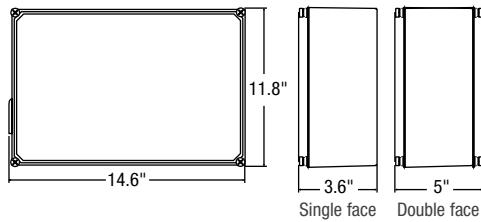

ORDERING GUIDE

Series	Nbr of faces	Mounting	Frame Color	Mask color	DC Voltage*
SLEXW	1 - Single face 2 - Double face	CM - Ceiling mount WM - Wall mount EM - End mount PM - Pendant mount	GY - Grey	GY - Grey (standard)	UDC - Universal DC backup voltage 6, 12 or 24 V DC selectable IB - Self-powered for 90 minutes

* If AC only is required, select the UDC option and do not connect the DC wires when installing.

DIMENSIONS

Data is based upon tests performed in a controlled environment. Actual performance can vary depending on operating conditions. All products are subject to change or may be discontinued any time without notice.