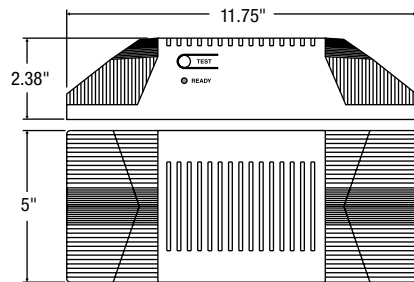

QUICK SHIP AND TECHNICAL SPECIFICATION TABLE  ¹

| Part number | DC Volts (VDC) | Watts (W) | Nbr of heads | Head | Lamp (W) | Light source | Input Volts (VAC) | Color |
|-------------|----------------|-----------|--------------|------|----------|--------------|-------------------|-------|
| SLE-2 | 6 | 30 | 2 | N/A | 7.2 | Tungsten | 120/347 | White |

¹ **QUICK SHIP:** Product availability is subject to change without notice. Please contact your Stanpro customer service representative to confirm inventory levels at time of order.

ORDERING GUIDE

| SLE-2 | 7.2W | WH | |
|--------|-----------------|-----------------------|------------------------|
| Series | Lamp | Color | Options |
| SLE-2 | 7.2W (tungsten) | WH - White (standard) | LC - 120 VAC line cord |

DIMENSIONS

Data is based upon tests performed in a controlled environment. Actual performance can vary depending on operating conditions. All products are subject to change or may be discontinued any time without notice.