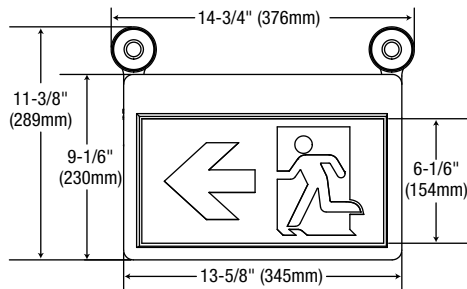

**ACCESSORIES**

Flush wall mount backplate. Use for direct wall mount (no canopy required)  
Spider knock-out for wall-mount

Universal canopy

**DIMENSIONS**

**FLUSH MOUNT**

**TAPERED MOUNT**

**CONFIGURATION**