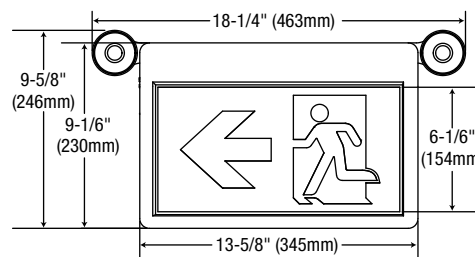

**ACCESSORIES**

Flush wall mount backplate. Use for direct wall mount (no canopy required)  
Spider knock-out for wall-mount

Universal canopy

**DIMENSIONS**

**FLUSH MOUNT**

**TAPERED MOUNT**

**CONFIGURATION**