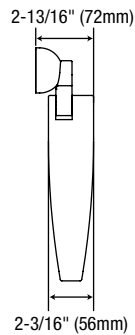

Part number	DC Volts (VDC)	Watts (W)	Nbr of faces	Nbr of heads	Head	Lamp (W)	Light source	Input Volts (VAC)	Color
PRMPN-2	N/A	N/A	Universal	2	N/A	1	DEL	120/347	White

<sup>1</sup> **QUICK SHIP:** Product availability is subject to change without notice. Please contact your Stanpro customer service representative to confirm inventory levels at time of order.

**ACCESSORIES**

Flush wall mount backplate. Use for direct wall mount (no canopy required)  
Spider knock-out for wall-mount

Universal canopy

**DIMENSIONS**

**FLUSH MOUNT**

**TAPERED MOUNT**

**CONFIGURATION**