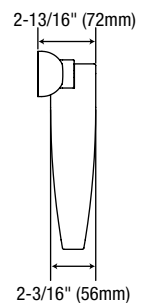

**ACCESSORIES**

Flush wall mount backplate. Use for direct wall mount (no canopy required)  
Spider knock-out for wall-mount

Universal canopy

**DIMENSIONS**

**FLUSH MOUNT**

**TAPERED MOUNT**

**CONFIGURATION**