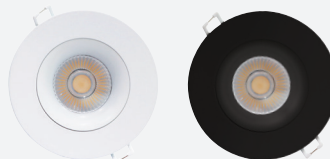

VARIETY OF FINISHES