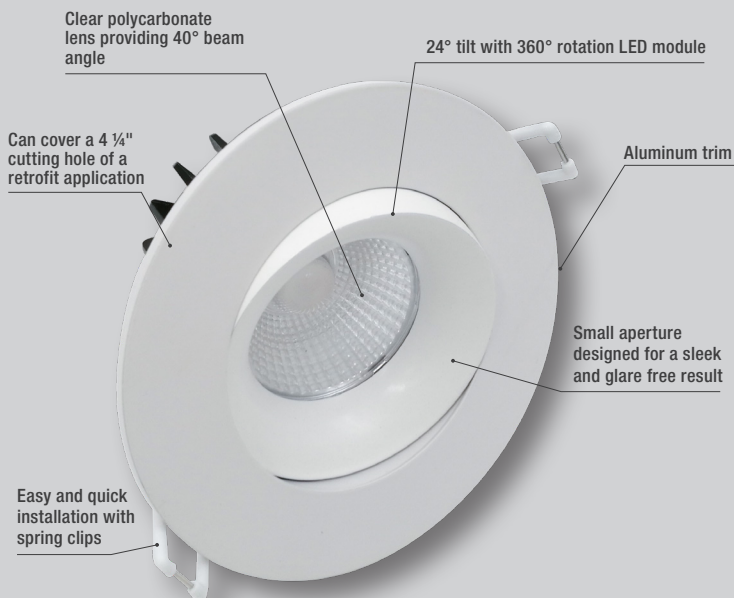

## GIMBAL

Order code	Model number	Watts (W)	Lumen output (lm)	Color temp. (K)	Size	Case qty (master)
67811	DL/GIMBAL/RND/12W/30K/BK/STD	12	920	3000	3.5"	24
67812	DL/GIMBAL/RND/12W/40K/WH/STD	12	950	4000	3.5"	24
67813	DL/GIMBAL/RND/12W/30-22K/WH/STD	12	660	3000-2200	3.5"	24

dimmmable  
fixture

wet  
location

ENERGY STAR

Intertek

SLEEK DESIGN AND A HIGH QUALITY LIGHT,  
ALL COMBINED INTO ONE DOWNLIGHT!