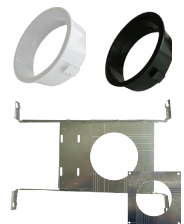

3 1/2" Outdoor Soffits

Compatible Lamps (PAR20¹, R20¹)

| Order code | Model number | Finish | Opening diameter (in.) | Volts (VAC) | Socket | Case qty (master) |
|-----------------|------------------------------|--------|------------------------|-------------|--------|-------------------|
| Housings | | | | | | |
| 62691 | RF3.5in/OUT.SOF/BLK/E26/STD | Black | 3 1/2 | 120 | E26 | 12 |
| 62692 | RF3.5in/OUT.SOF/BRN/E26/STD | Brown | 3 1/2 | 120 | E26 | 12 |
| 62693 | RF3.5in/OUT.SOF/CLAY/E26/STD | Clay | 3 1/2 | 120 | E26 | 12 |
| 62694 | RF3.5in/OUT.SOF/WH/E26/STD | White | 3 1/2 | 120 | E26 | 12 |

Accessories

| Order code | Model number | Type | Finish | Opening diameter (in.) | Case qty (master) |
|------------|---------------------------------|---------------------------------|--------|------------------------|-------------------|
| 62668 | RF/ACC/BAF/3.5/BLK/OUT.SOF/STD | Baffle | Black | 3 1/2 | 50 |
| 62669 | RF/ACC/BAF/3.5/WH/OUT.SOF/STD | Baffle | White | 3 1/2 | 50 |
| 62771 | ACC/MPLATE/3.75IN/HANG.BARS/STD | Mounting plate with hanger bars | - | 3 3/4 | 25 |
| 66050 | ACC/MPLATE/3.75IN/SQR/STD | Square mounting plate | - | 3 3/4 | 96 |

Accessories

| Order code | Model number | Type | Finish | Opening diameter (in.) | Case qty (master) |
|------------|---------------------------------|---------------------------------|--------|------------------------|-------------------|
| 62670 | RF/ACC/BAF/4.5/BLK/OUT.SOF/STD | Baffle | Black | 4 1/2 | 50 |
| 62671 | RF/ACC/BAF/4.5/WH/OUT.SOF/STD | Baffle | White | 4 1/2 | 50 |
| 62772 | ACC/MPLATE/4.75IN/HANG.BARS/STD | Mounting plate with hanger bars | - | 4 3/4 | 25 |
| 66052 | ACC/MPLATE/4.75IN/SQR/STD | Square mounting plate | - | 4 3/4 | 96 |