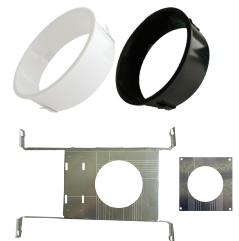

Accessories

| Order code | Model number | Type | Finish | Opening diameter (in.) | Case qty (master) |
|------------|---------------------------------|---------------------------------|--------|------------------------|-------------------|
| 62668 | RF/ACC/BAF/3.5/BLK/OUT.SOF/STD | Baffle | Black | 3 1/2 | 50 |
| 62669 | RF/ACC/BAF/3.5/WH/OUT.SOF/STD | Baffle | White | 3 1/2 | 50 |
| 62771 | ACC/MPLATE/3.75IN/HANG.BARS/STD | Mounting plate with hanger bars | - | 3 3/4 | 25 |
| 66050 | ACC/MPLATE/3.75IN/SQR/STD | Square mounting plate | - | 3 3/4 | 96 |

4 1/2" Outdoor Soffits

Compatible Lamps (BR30², PAR30³)

| Order code | Model number | Finish | Opening diameter (in.) | Volts (VAC) | Socket | Case qty (master) |
|-----------------|------------------------------|--------|------------------------|-------------|--------|-------------------|
| Housings | | | | | | |
| 62695 | RF4.5in/OUT.SOF/BLK/E26/STD | Black | 4 1/2 | 120 | E26 | 12 |
| 62696 | RF4.5in/OUT.SOF/BRN/E26/STD | Brown | 4 1/2 | 120 | E26 | 12 |
| 62697 | RF4.5in/OUT.SOF/CLAY/E26/STD | Clay | 4 1/2 | 120 | E26 | 12 |
| 62698 | RF4.5in/OUT.SOF/WH/E26/STD | White | 4 1/2 | 120 | E26 | 12 |

Accessories

| Order code | Model number | Type | Finish | Opening diameter (in.) | Case qty (master) |
|------------|---------------------------------|---------------------------------|--------|------------------------|-------------------|
| 62670 | RF/ACC/BAF/4.5/BLK/OUT.SOF/STD | Baffle | Black | 4 1/2 | 50 |
| 62671 | RF/ACC/BAF/4.5/WH/OUT.SOF/STD | Baffle | White | 4 1/2 | 50 |
| 62772 | ACC/MPLATE/4.75IN/HANG.BARS/STD | Mounting plate with hanger bars | - | 4 3/4 | 25 |
| 66052 | ACC/MPLATE/4.75IN/SQR/STD | Square mounting plate | - | 4 3/4 | 96 |