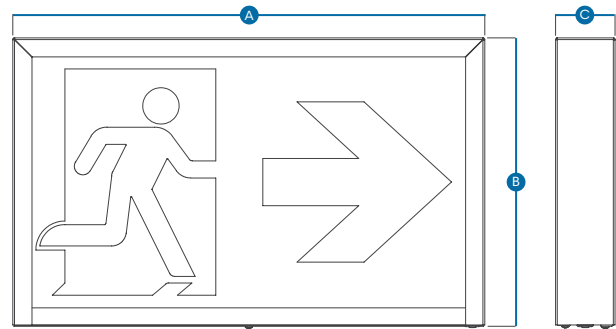

- 120-347 V AC Input
- Self-Powered or Universal DC
- Universal DC backup voltage from 6 to 24 V DC
- UDC Signs: +5 to +50°C

CIRCUITRY - SELF-POWERED

- 120-347 V AC Input
- 120 minutes emergency duration
- High-performance, lithium iron phosphate
- Solid state transfer and battery charger
- Self-powered Sign: +5 to +50°C

MECHANICAL

- 10" height pictogram for great visibility
- 16 gauge steel construction
- Single and Double faces
- Universal mounting : ceiling mount, wall mount
- K5 compatible
- White colour standard

APPROVALS

- CSA 22.2 No. 141-15, C860

TECHNICAL DRAWINGS

A	B	C
20 7/8" (53.1 cm)	12 3/4" (32.47 cm)	2 5/8" (6.7 cm)

* Please refer to the product web page to view detailed drawings by size.

TYPICAL SPECIFICATION

Supply and install Stanpro RMG Series, all steel 10” Running Man Exit Signs. The sign shall operate with AC/DC 120-347 V AC Input, Emergency DC voltage as follows 6 V to 24 V. The Self powered configuration shall be AC 120-347 V and consist of a long-lasting lithium iron phosphate battery and shall stay illuminated for a minimum of 120 minutes upon AC failure. The face shall be illuminated by using Bridgelux LED ultra-bright light source. The sign shall be suitable for wall or ceiling mount and come complete with 3 Running Man fibers for universal direction. The Exit Running Man Sign shall be CSA 22.2 No. 141-15, C860 certified, ICES 005 compliant and be Stanpro model number RMG_____.