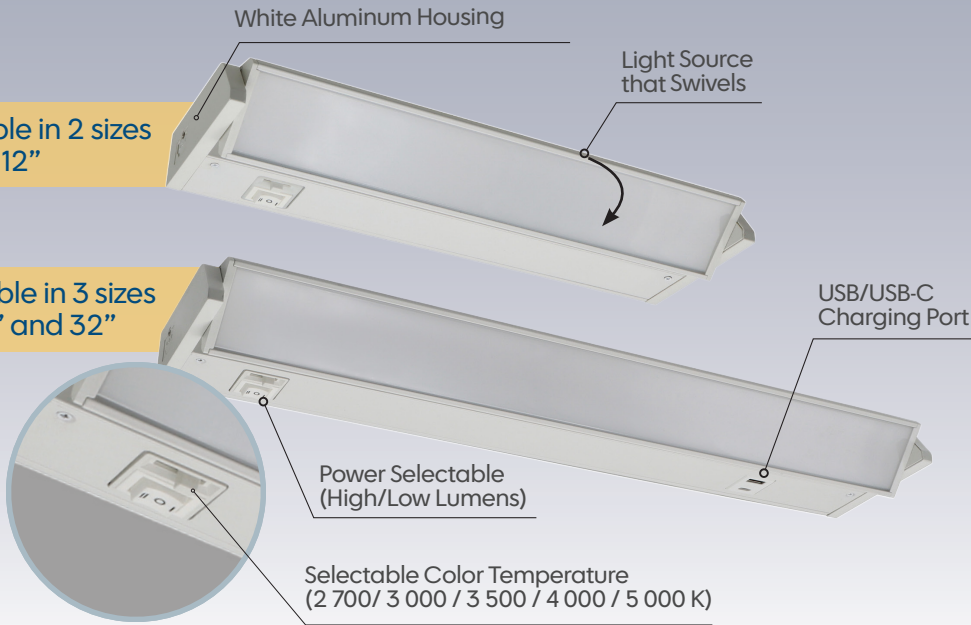

LED SWIVEL 120V Undercabinet Luminaire

Adjustable undercabinet lighting designed
to brighten work surfaces, reduce shadows,
and support everyday tasks with ease.

STANPRO

BRIGHTER SURFACES. BETTER TASK LIGHTING.

5 CCT

5 years warranty

Damp Locations

Power Selectable

Available in 2 sizes
9" and 12"

Available in 3 sizes
18", 24" and 32"

Designed for high-function areas such as countertops, sinks, and ranges, SWIVEL brings bright, even illumination to work surfaces where tasks happen.

Its linear design helps reduce dark spots and cabinet shadows while making key elements, such as countertops and backsplashes, stand out with a soft, uniform light distribution.

WHY SWIVEL STANDS OUT

- Swiveling Light Source**
Adjustable light head lets you aim illumination exactly where it's needed for optimal task or ambient lighting.
- CCT and Power Selectable**
With 5 selectable colour temperatures and 2 integrated power settings, SWIVEL makes it easier to meet the needs of the application with one flexible SKU.
- Integrated Convenience**
Built-in USB and USB-C ports on 18" and longer models provide easy access to charging where it matters most.
- Quick, Clean Installation**
Working directly with line voltage, SWIVEL allows connections to be made inside the luminaire, with no external driver required.