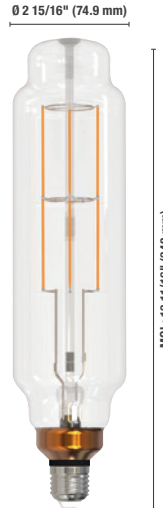

TT24

Order code	Description	Filament type	Watts (W)	Base	Volts (VAC)	Color temp. (K)	CRI	Life L70 (hrs)	Lumen output (lm)	Traditional equivalent (W)	Case qty (master)
Large Filament											
BT56											
67321	BT56/8W/27K/V/FIL/STD	Vertical	8	E26	120	2 700	80	15 000	900	60	4
TT24											
67323	TT24/8W/27K/V/FIL/STD	Vertical	8	E26	120	2 700	80	15 000	900	60	4

Lumen values are derived from photometric testing
For a complete list of compatible dimmers, please visit www.standardpro.com

6
damp
location

dim^{able}

2^{yrs}
warranty