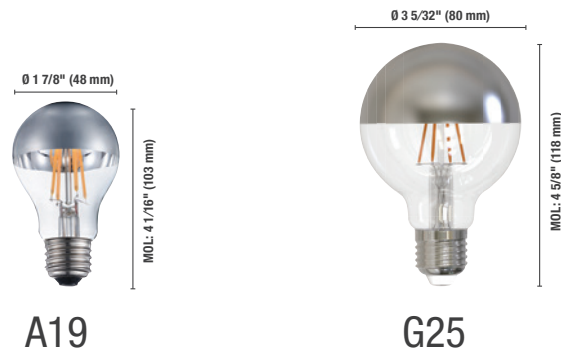

A19

G25

Order code	Description	Filament type	Watts (W)	Base	Volts (VAC)	Color temp. (K)	CRI	Life L70 (hrs)	Lumen output (lm)	Traditional equivalent (W)	Case qty (inner/master)
Half Mirror											
A19											
65821	LED/A19/S2/4W/27K/HM/O/FIL/STD	Oblique	4	E26	120	2 700	80	15 000	360	40	10/50
G25											
67661	G25/S3/4.5W/27K//HM/O/FIL/STD	Vertical	4.5	E26	120	2 700	80	15 000	380	40	10/40

Lumen values are derived from photometric testing
For a complete list of compatible dimmers, please visit www.standardpro.com

6
damp
location

dimnable

enclosed
fixture

3
yrs
warranty