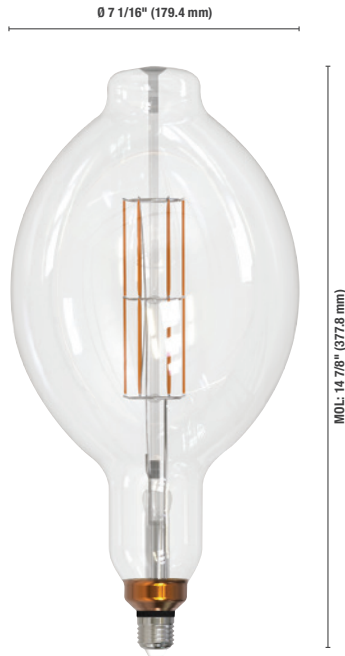

BT56

Order code	Description	Filament type	Watts (W)	Base	Volts (VAC)	Color temp. (K)	CRI	Life L70 (hrs)	Lumen output (lm)	Traditional equivalent (W)	Case qty (master)
Large Filament											
BT56											
67321	BT56/8W/27K/V/FIL/STD	Vertical	8	E26	120	2 700	80	15 000	900	60	4
TT24											
67323	TT24/8W/27K/V/FIL/STD	Vertical	8	E26	120	2 700	80	15 000	900	60	4

Lumen values are derived from photometric testing
For a complete list of compatible dimmers, please visit www.standardpro.com

6
damp
location

dim^{able}

2^{yrs}
warranty