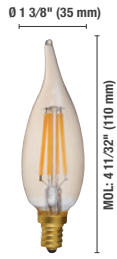

CA11

Order code	Description	Filament type	Watts (W)	Base	Volts (VAC)	Color temp. (K)	CRI	Finish	Life L70 (hrs)	Lumen output (lm)	Traditional equivalent (W)	Case qty (inner/master)
Victorian Style												
B11												
67758	B11/S3/3.6W/22K/A/E12/V/FIL/STD	Vertical	3.6	E12	120	2 200	80	Amber	15 000	320	40	100
CA11												
67761	CA11/S3/4.5W/22K/A/E12/V/FIL/STD	Vertical	4.5	E12	120	2 200	80	Amber	15 000	350	40	10/100
T14												
64529²	LED/T14/6W/22K/LL/A/S/FIL/STD	Spiral	6	E26	120	2 200	95	Amber	25 000	450	40	50/100
T10												
64521²	LED/T10/6W/22K/LL/AV/FIL/STD	Vertical	6	E26	120	2 200	95	Amber	25 000	450	40	50/100
64523²	LED/T10/6W/22K/LL/A/Z/FIL/STD	Zig-Zag	6	E26	120	2 200	95	Amber	25 000	450	40	50/100

Lumen values are derived from photometric testing
For a complete list of compatible dimmers, please visit www.standardpro.com